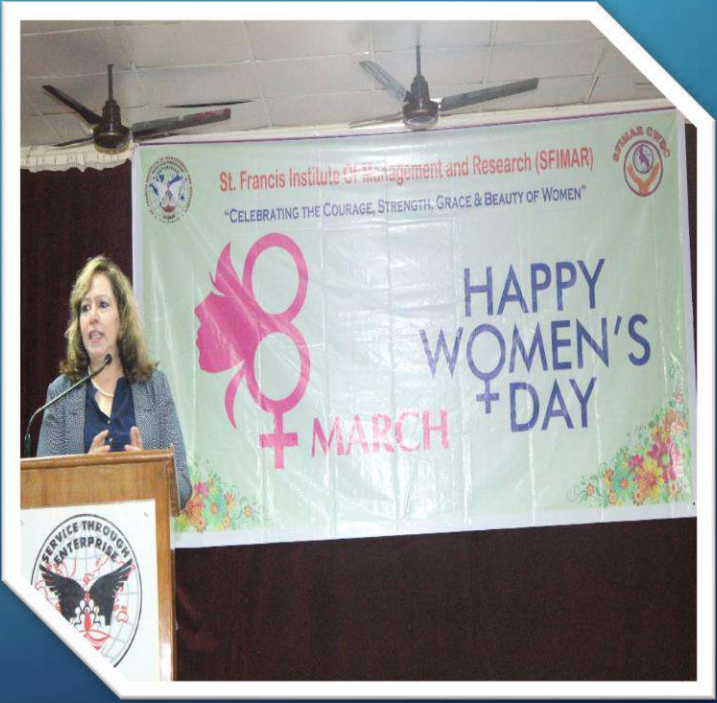

Win best dressed Female award

THEME : " POWER DRESSING (ONLY FOR LADIES)"

WIN SFIMAR STAR PERFORMER OF THE YEAR AWARD

Enter to win attractive prizes

A/Y 2016 - 17
8TH MARCH 2017

A/Y 2017 - 18
8TH MARCH 2018