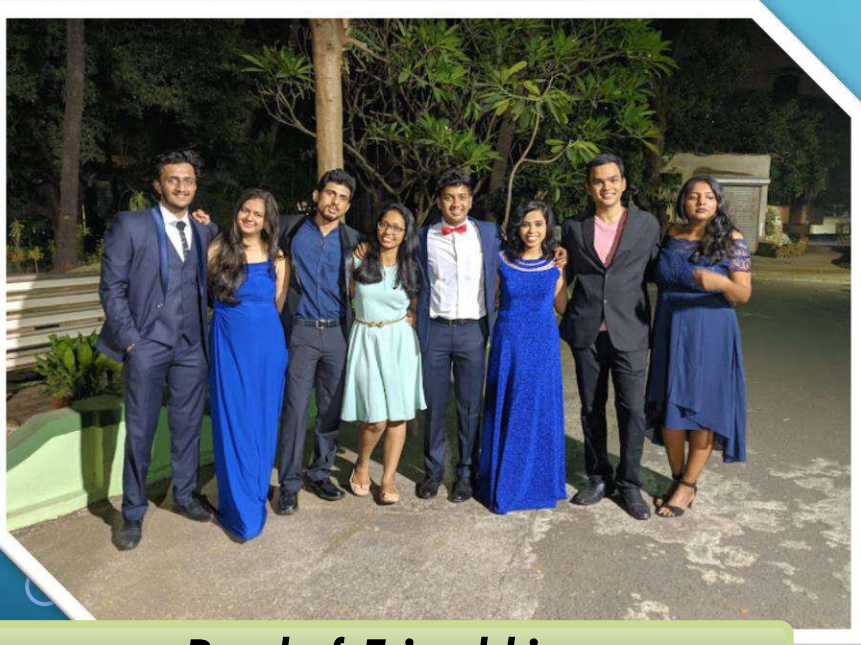

A/Y 2019-20
23RD DECEMBER 2019

Bond of Friendship